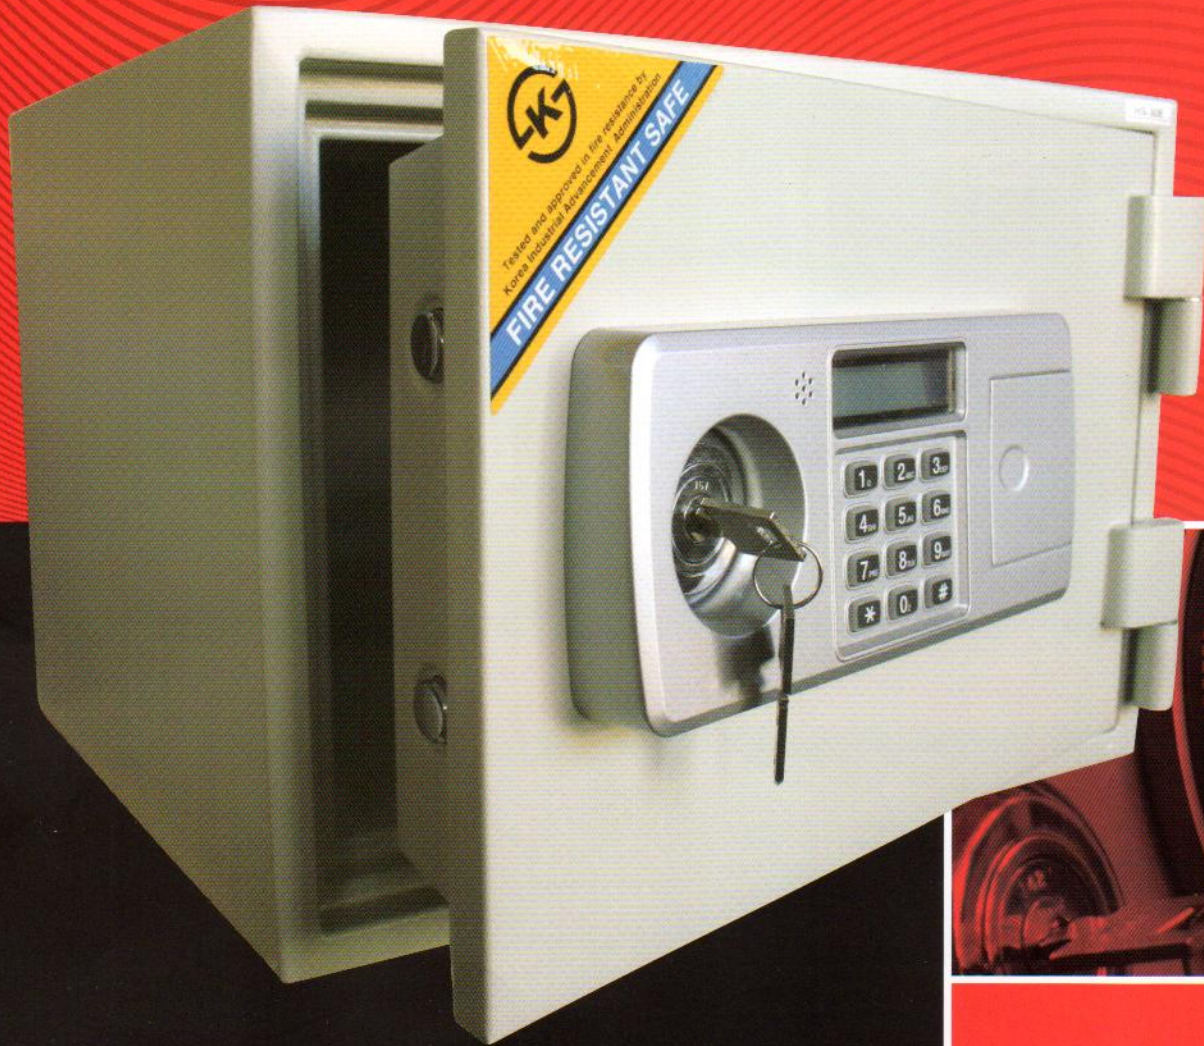

MUTUAL FIRE SAFES

> 1 HOUR FIRE RESISTANCE

MF-86E

MF-75C

MF-63E

MF-37E

MF-35E

MF-30E

- > Fire & Impact Resistant
- > Quality Electronic Locks

- > User Manual Supplied
- > Adjustable Shelves

> **MF-30E**

EXTERNAL - 280 H x 400 W x 320 D

INTERNAL - 210 H x 330 W x 225 D

> **MF-35E** (Internal Drawer)

EXTERNAL - 555 H x 500 W x 500 D

INTERNAL - 400 H x 360 W x 330 D

> **MF-75C** (With Lockable Internal Drawer)

EXTERNAL - 675 H x 500 W x 500 D

INTERNAL - 520 H x 370 W x 330 D

* Also available with digital lock