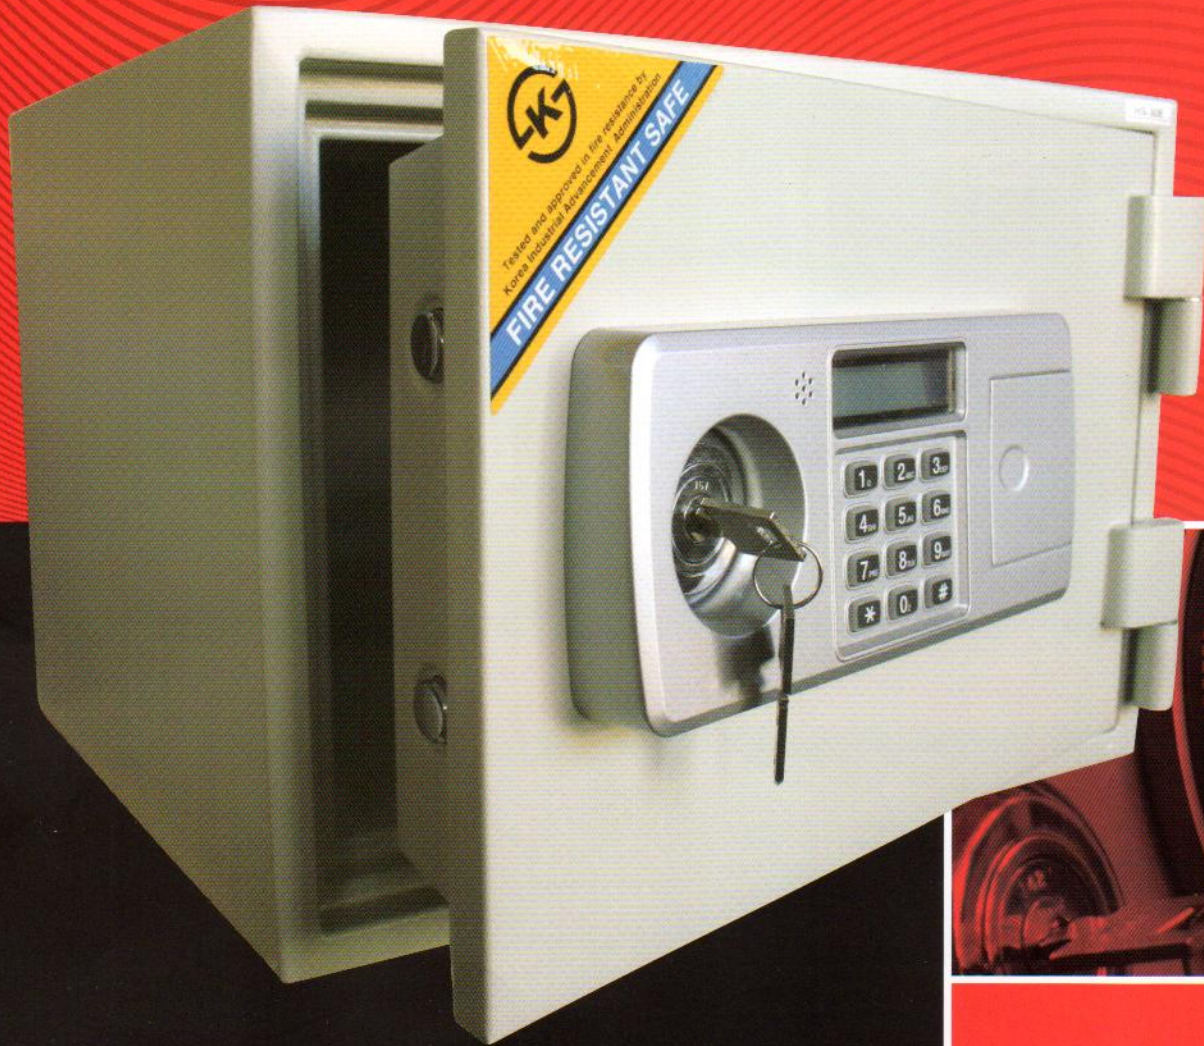

# MUTUAL FIRE SAFES

> 1 HOUR FIRE RESISTANCE

MF-86E

MF-75C

MF-63E

MF-37E

MF-35E

MF-30E

- > Fire & Impact Resistant
- > Quality Electronic Locks

- > User Manual Supplied
- > Adjustable Shelves

> **MF-30E**

EXTERNAL - 280 H x 400 W x 320 D

INTERNAL - 210 H x 330 W x 225 D

> **MF-35E** (Internal Drawer)

EXTERNAL - 555 H x 500 W x 500 D

INTERNAL - 400 H x 360 W x 330 D

> **MF-75C** (With Lockable Internal Drawer)

EXTERNAL - 675 H x 500 W x 500 D

INTERNAL - 520 H x 370 W x 330 D

\* Also available with digital lock